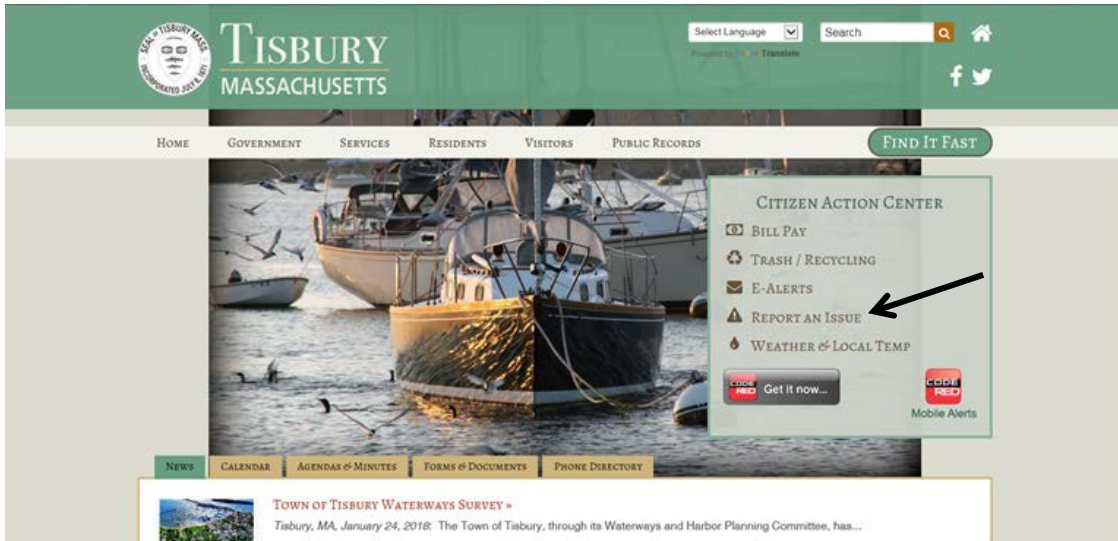

Town of Tisbury Citizens Engagement Tool

SeeClickFix can be accessed from, www.tisburyma.gov (see below), www.seeclickfix/tisbury (Sign Up or Sign In) or from a mobile device.

SEECCLICKFIX

You can now help report **non-emergency** problems to the Town of Tisbury from your smartphone, tablet, or computer, thanks to our new partnership with SeeClickFix. Use the app to report issues or go to www.tisburyma.gov and click "report an issue" located in the "Citizen Action Center" on the homepage.

Enter address

REPORT REQUESTS

Search for issues nearby

Street Address *
66 High Point Lane

City/County *
Tisbury

State/Province *
Massachusetts

Step 1 of 2

Next >

Map Satellite

Drag red marker to refine the location.

Report an Issue

SeeClickFix powered by

SEECCLICKFIX

Select Category enter info in all fields. Upload image if desired.

REPORT REQUESTS

Issue Title *

Description

Upload an Image

Browse...

Sensitive issue?

☐ Keep it anonymous

Don't show my name on this issue, or show it on my profile page. But email me when someone comments on it, and give me civic points for it. (I can claim it later, if I want to.) Learn more.

Go Back

Submit

Click Submit at the bottom.