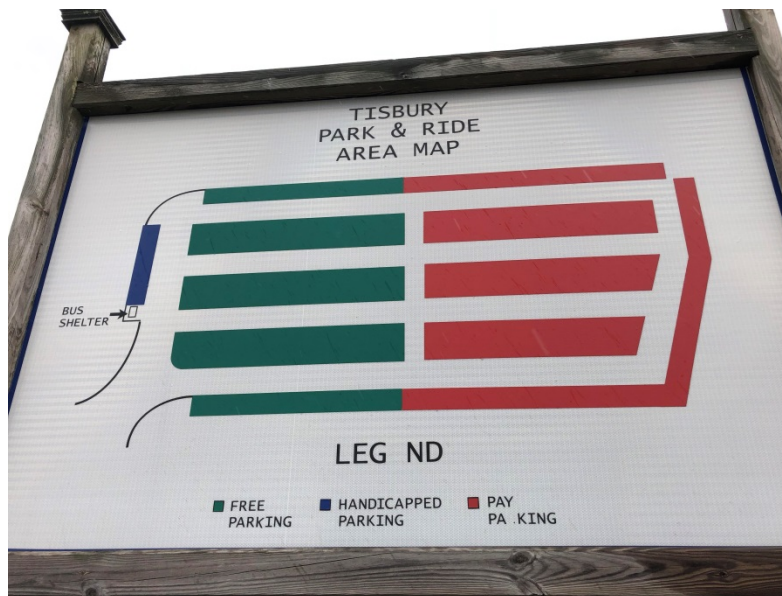

PARK & RIDE

ANNUAL RESTRIPING & MAINTENANCE

PLEASE REMOVE VEHICLE FROM LOT

SUNDAY 5/13@MIDNIGHT through SATURDAY 5/19 @MIDNIGHT

OR

RELOCATE TO RED ZONE OF LOT

. . . . thank you for your cooperation . . . TISBURY DPW