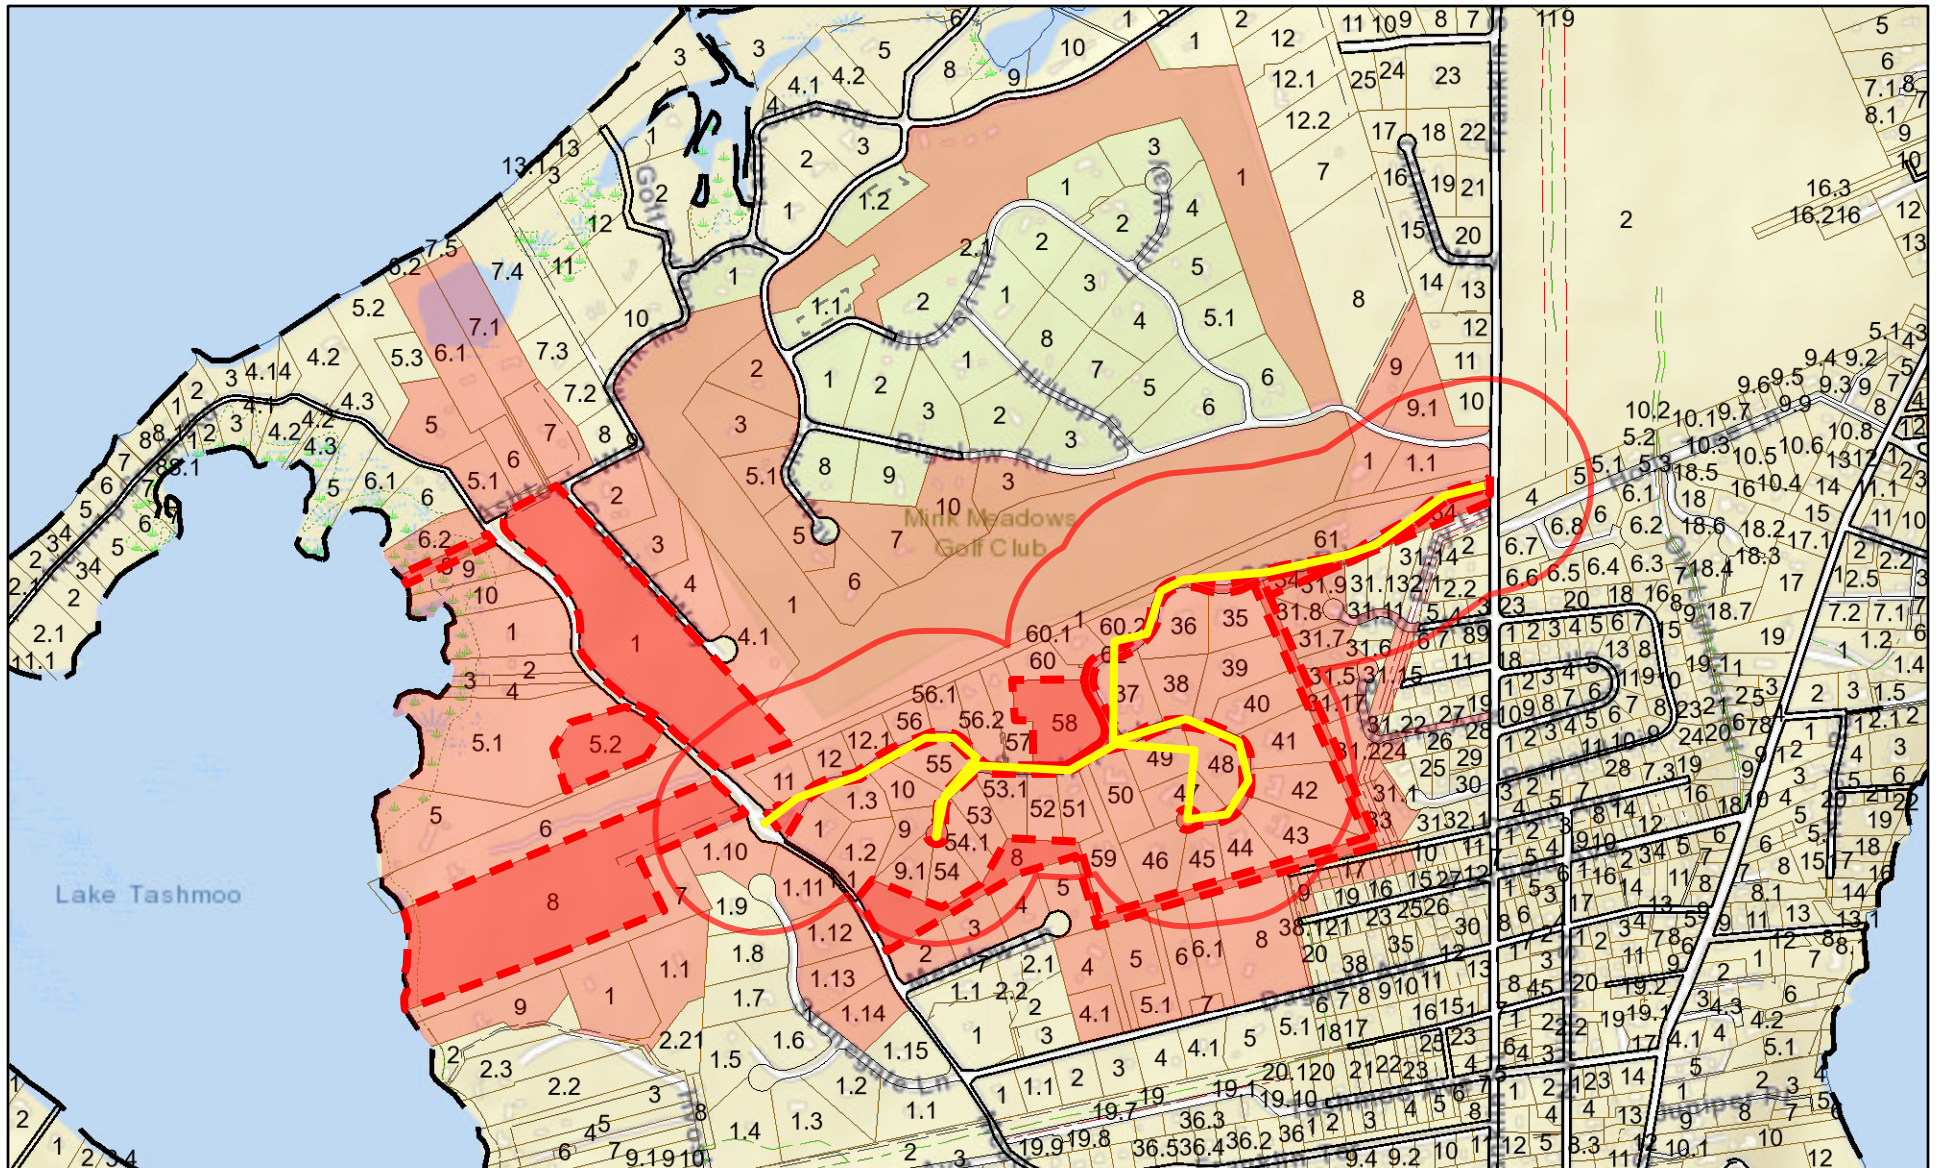

Tashmo Woods

Tisbury, MA

October 6, 2023

1 inch = 900 Feet

www.cai-tech.com

0 900 1800 2700

Data shown on this map is provided for planning and informational purposes only. The municipality and CAI Technologies are not responsible for any use for other purposes or misuse or misrepresentation of this map.