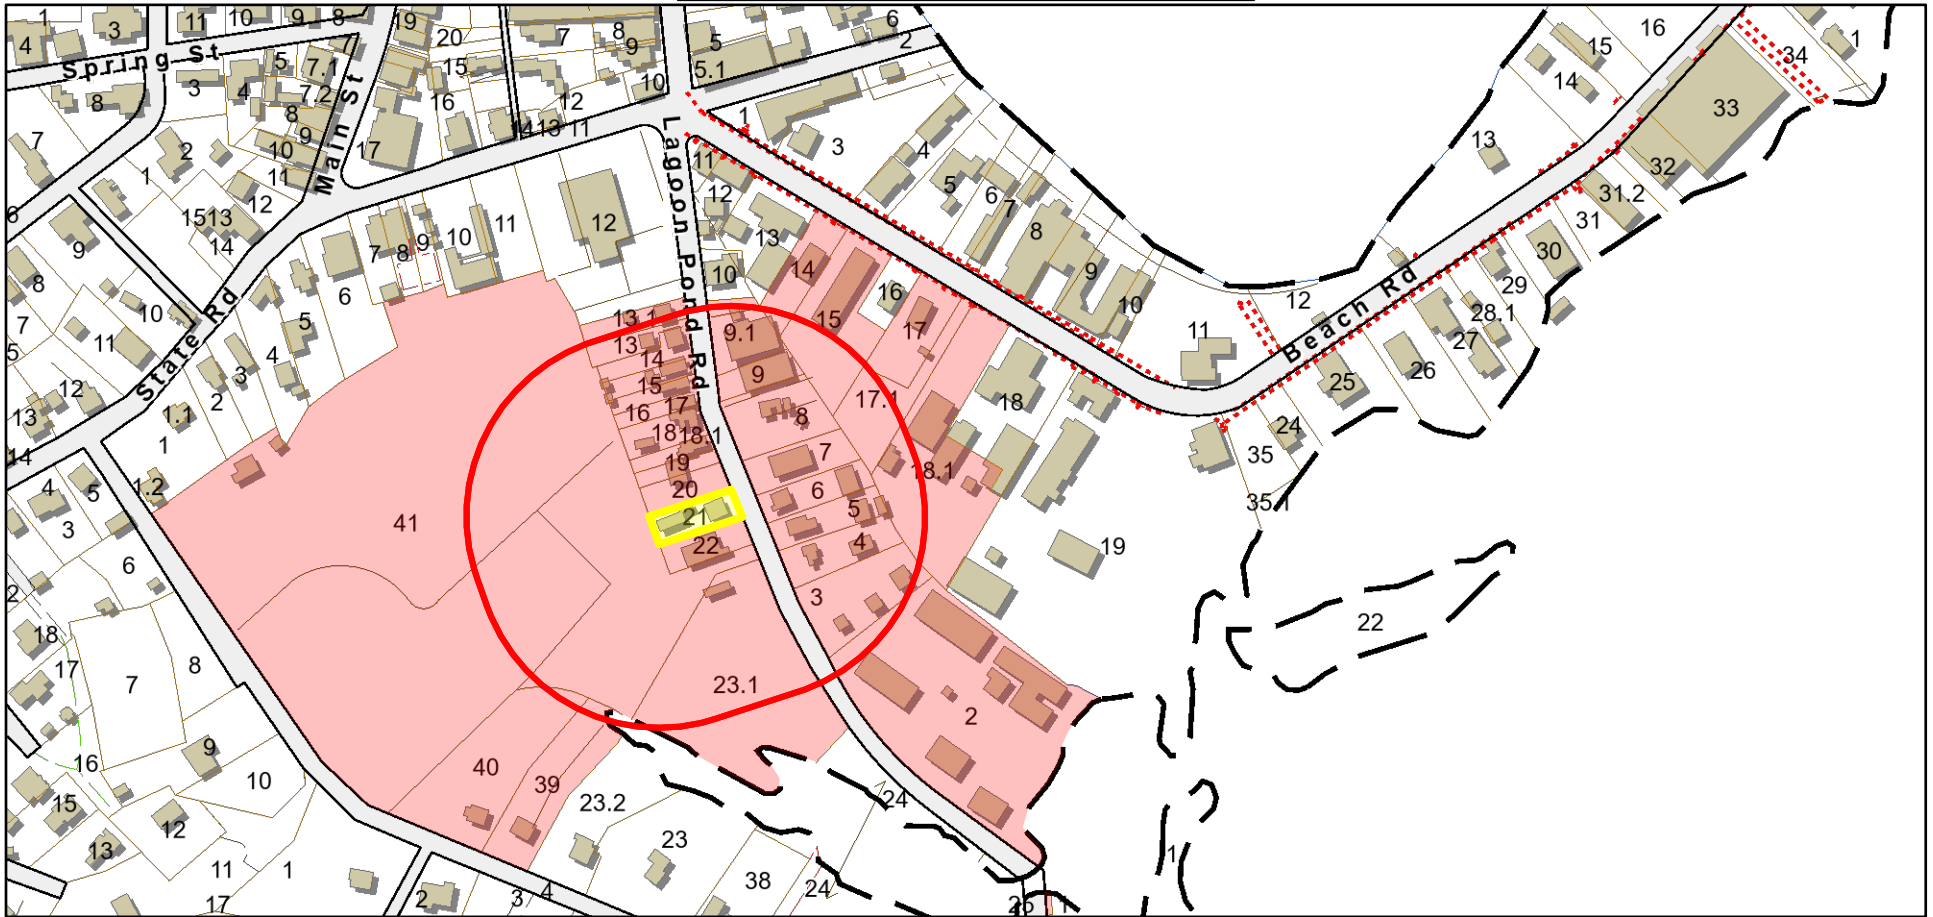

9-A-21

Tisbury, MA

May 8, 2023

1 inch = 315 Feet

www.cai-tech.com

0 315 630 945

Data shown on this map is provided for planning and informational purposes only. The municipality and CAI Technologies are not responsible for any use for other purposes or misuse or misrepresentation of this map.