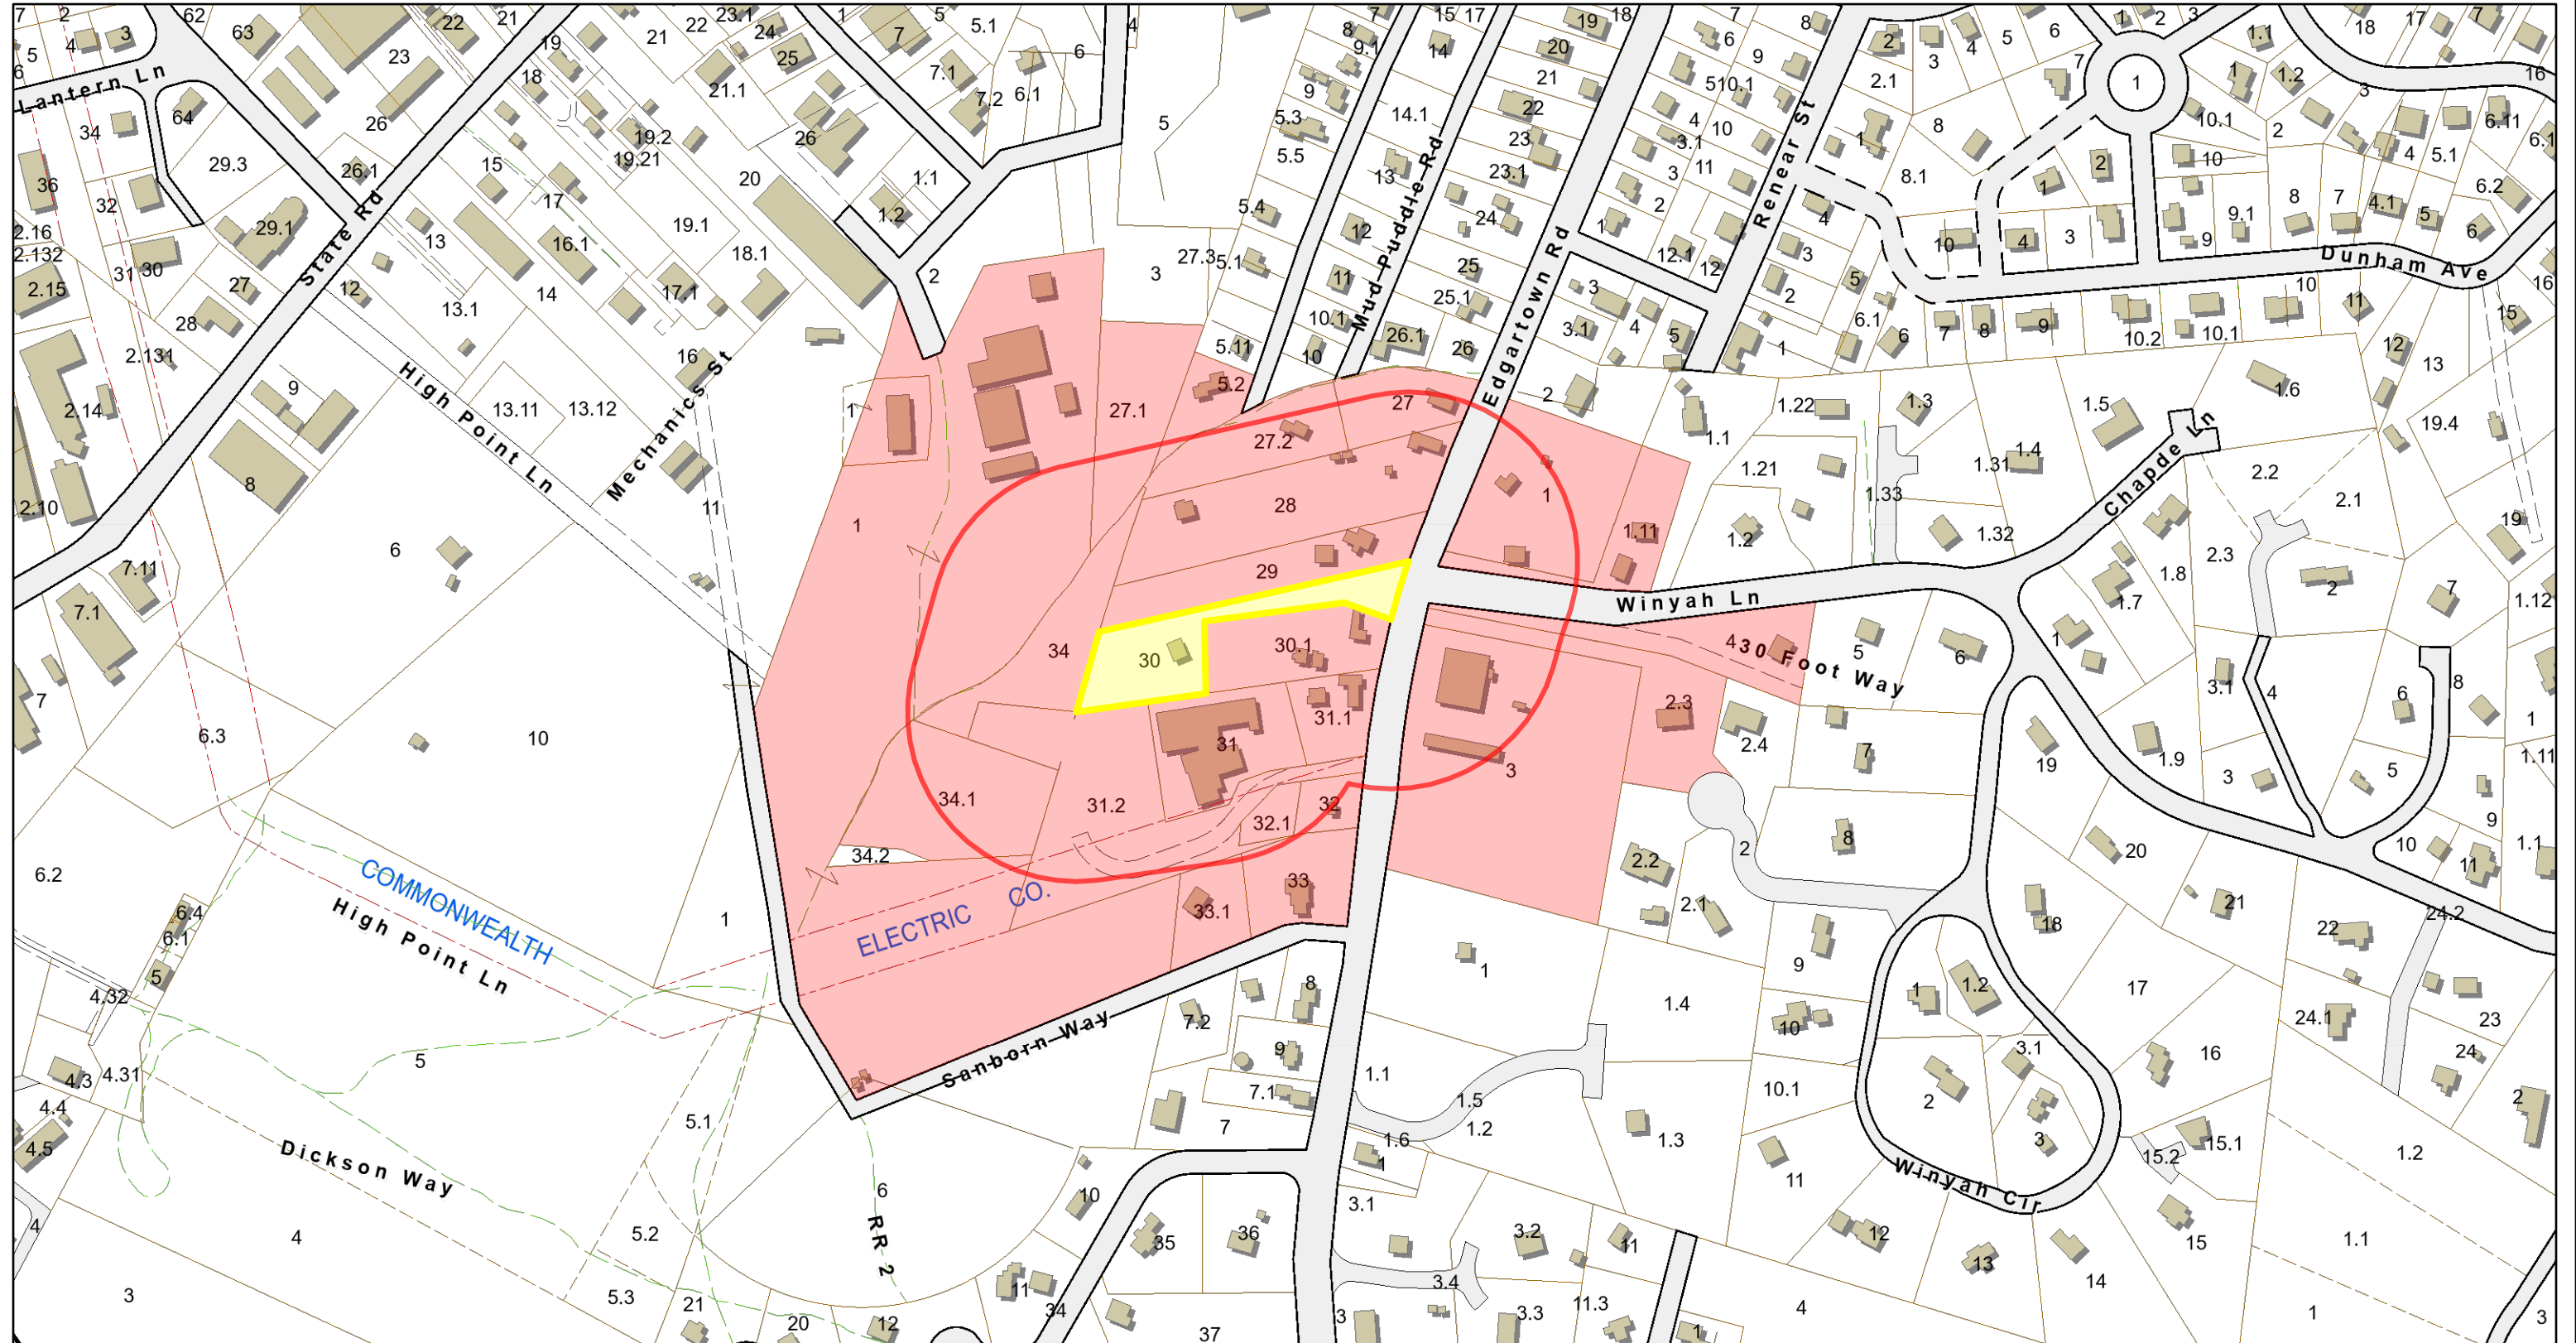

Tisbury, MA

1 inch = 282 Feet

November 10, 2023

www.cai-tech.com

Data shown on this map is provided for planning and informational purposes only. The municipality and CAI Technologies are not responsible for any use for other purposes or misuse or misrepresentation of this map.