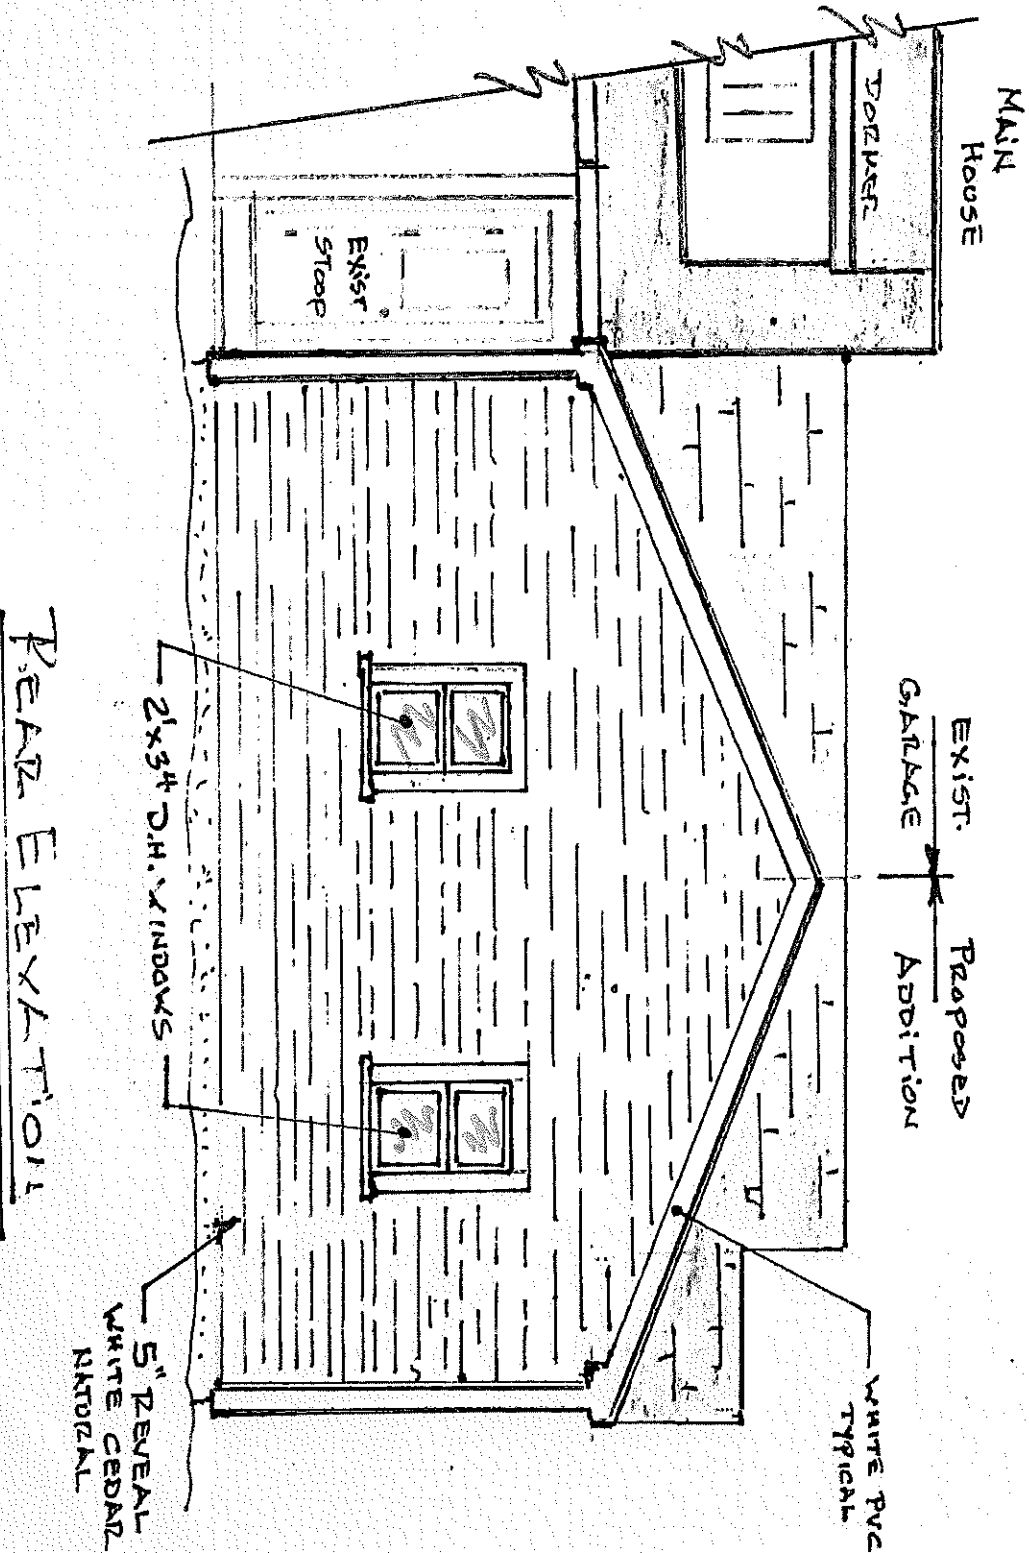

CAPE BUILDING SYSTEMS INC.

10-28-23 4 of 4 Date:

12 BLUE BIRD LANE LLC Client:

ADDITION Project:

165 WEAVER LANE Address: