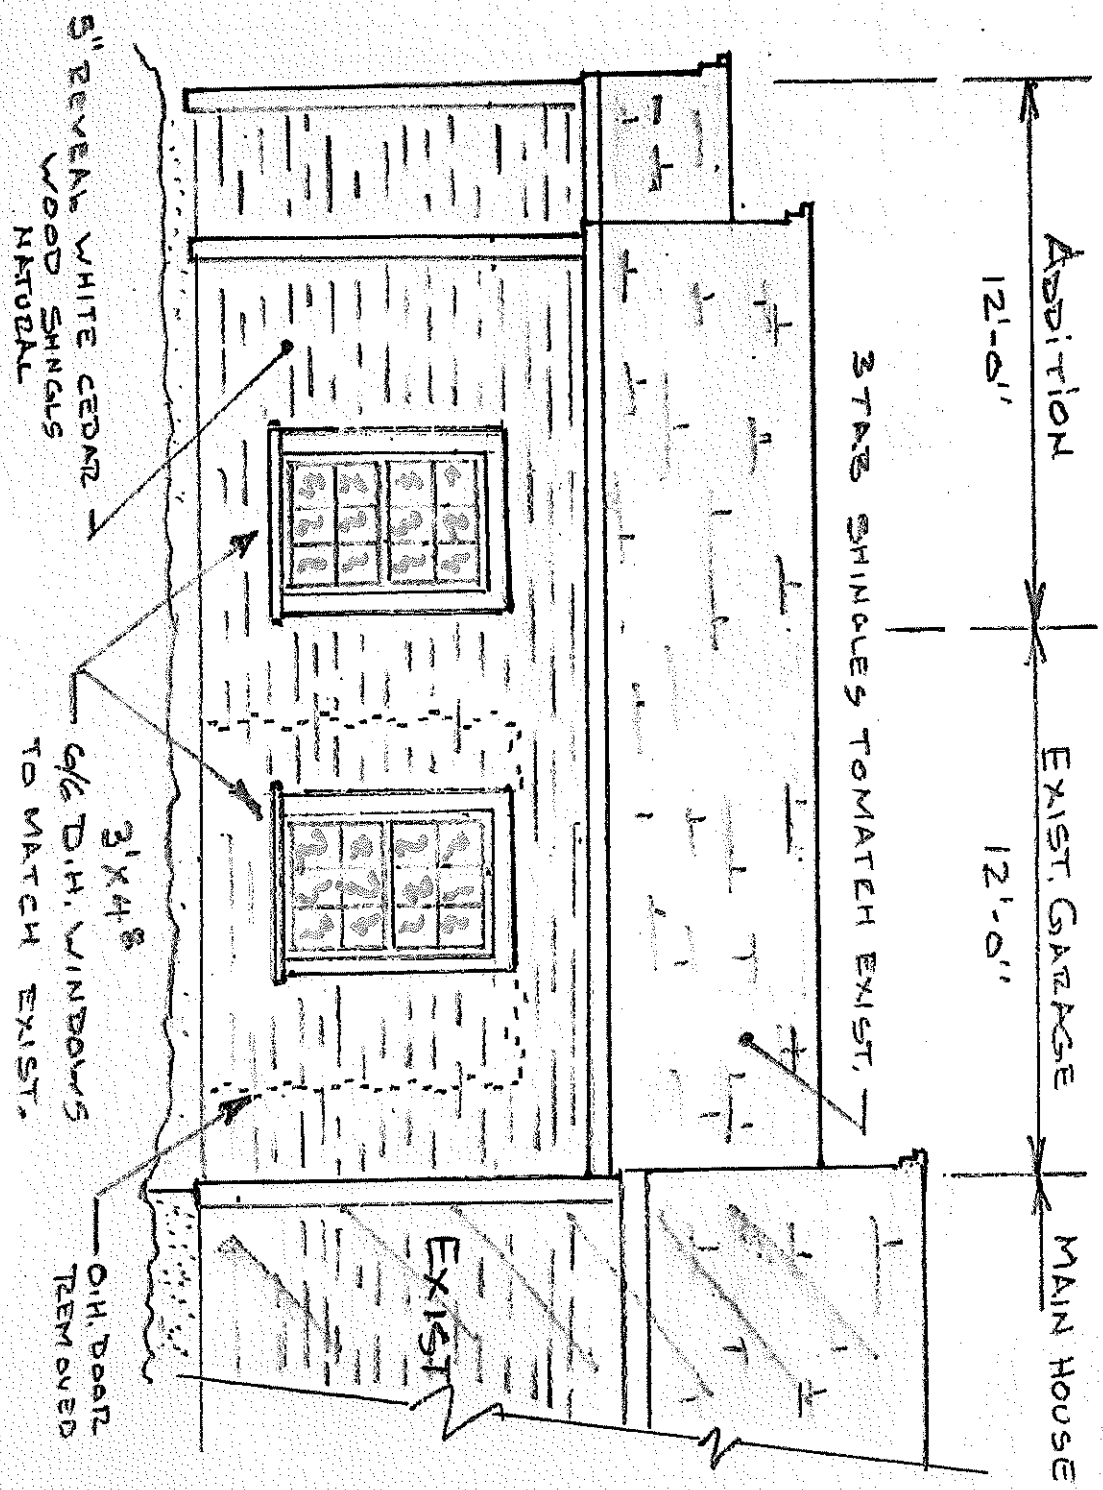

CAPE BUILDING SYSTEMS INC.

10-28-23

1 of 4

Date:

12 BLUEBIRD LANE LLC

Client:

ADDITION

Project:

165 WEAVER LANE

Address:

WINYAH LANE ELEVATION

Date: 10-28-23 2 of 4
 Client: 12 BLUEBIRD LANE LLC
 Project: ADDITION
 Address: 165 WEAVER LANE

CAPE BUILDING SYSTEMS INC.

CAPE BUILDING SYSTEMS INC.

10-28-23 4 of 4 Date:

Client:

ADDITION

Project:

165 WEAVER LANE

Address:

SIDE ELEVATION