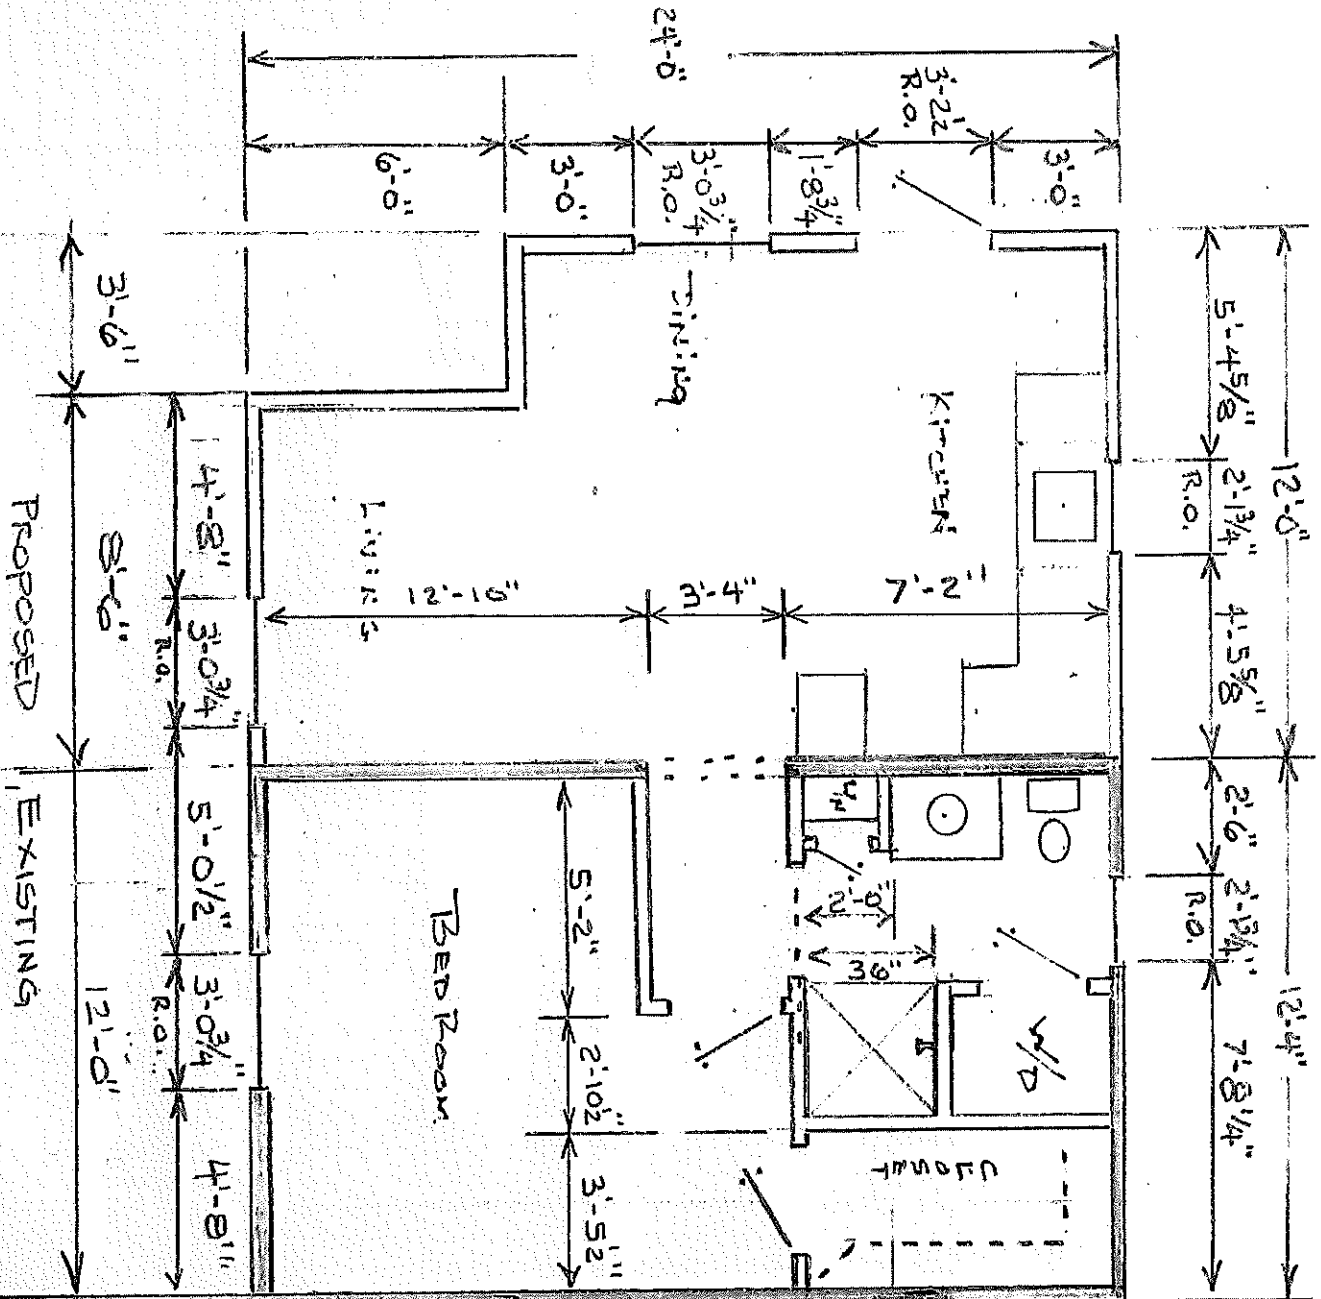

CAPE BUILDING SYSTEMS INC.

10-28-23

1 of 4

Date:

12 BLUEBIRD LANE LLC

Client:

ADDITION

Project:

165 WEAVER LANE

Address:

WINYAH LANE ELEVATION

Date: 10-28-23 2 of 4
 Client: 12 BLUEBIRD LANE LLC
 Project: ADDITION
 Address: 165 WEAVER LANE

CAPE BUILDING SYSTEMS INC.

CAPE BUILDING SYSTEMS INC.

10-28-23 4 of 4 Date:

Client:

ADDITION

Project:

165 WEAVER LANE

Address:

SIDE ELEVATION